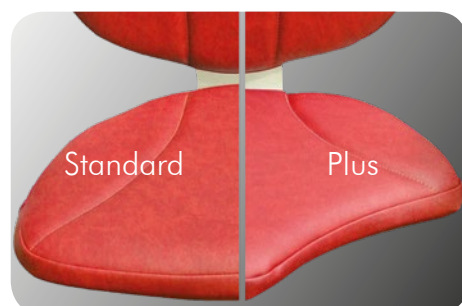

OPTIONS

- Powered swivel option (not available on HD model).
- Powered footrest option.
- Lever linked footplate option.
- Foot cover option.
- RF remote control.
- HD model for users up to 160kg (25st).
- ERGO Space seat for narrow staircases, saves up to 60mm with a standard ERGO seat pad or 85mm with an ERGO Plus seat pad.

Ergonomic Joystick

Chair Swivel

Adjustable Seat Back

Digital Diagnostics Display

ERGO Seat Pad

Custom built comfort

The Platinum Curve is hand built in the UK, to the exact measurements of your staircase, with the carriage being fully adjustable to your size and body shape.

Twists, turns and corners are no problem for your Curve, as the rail is tailor made to your individual staircase. With the Platinum Curve, you get a smooth, safe, comfortable ride and the freedom of your house once again.