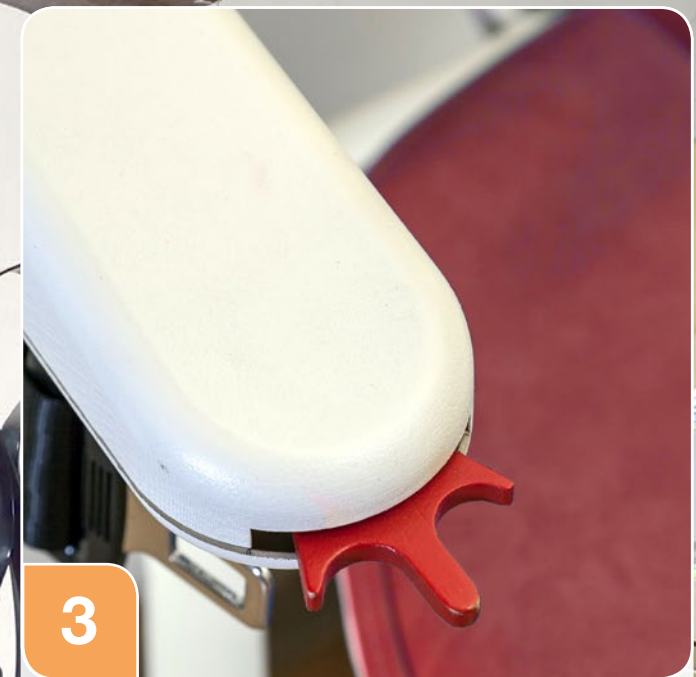

ERGOPLUS PAD

In some situations, a user with short legs may find it difficult to flex the knee over the edge of the chair, resulting in the leg being unable to reach the footplate.

The specially designed ERGO Plus pad features a contoured edge, allowing the user's upper legs to angle down and their feet to rest on the footplate. Adopting this more natural and secure seating position can save 25mm. The Plus pad is available on the ERGO, ERGO HD and ERGO Space.

Reduce
a whole
staircase
down to five
simple steps

1

Lower the arms and the seat pad, put the footplate down and your Curve stairlift is ready to use. The digital diagnostic screen will display 'Platinum' meaning you are ready to go.

2

Your Curve chair will be fully adjusted to your size and shape at installation, so all you need to do is strap yourself in, sit back, relax and enjoy the ride!

3

To operate your Platinum Curve stairlift, simply use the ergonomic joystick in the arm and lightly press in the direction you wish to travel.

CURVE

FEATURES

- Fully adjustable ERGO chair as standard.
- Ultra thin, high strength, twin tube steel rail.
- Quiet and smooth ride quality.
- Ergonomically shaped joystick control.
- Can fit on staircases as narrow as 660mm.
- Tight internal bend on a 200 mm radius.
- Digital diagnostic display in arm.
- Remote controls.
- Retractable reel seat belt.
- Suitable for users up to 120 kg. (19st).