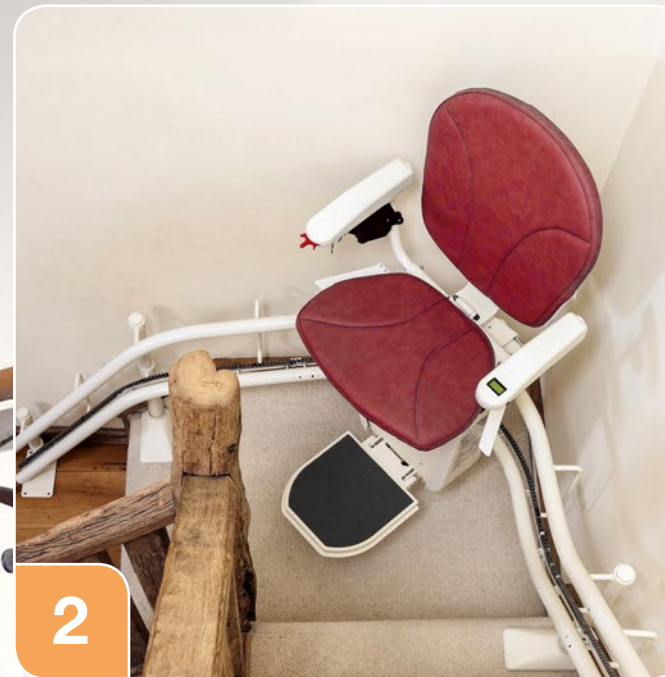

ERGO SPACE

The compact ERGO Space seat is designed for Platinum Curve stairlifts which are required to be installed on narrow staircases, where space is at a premium.

The ERGO Space seat wraps around the user's body, positioning the back 60mm closer to the wall than on the regular ERGO seat. In addition, the Space backrest is shorter than the standard ERGO seat, eliminating any clash with the user's shoulder blades.

ERGOPLUS PAD

In some situations, a user with short legs may find it difficult to flex the knee over the edge of the chair, resulting in the leg being unable to reach the footplate.

The specially designed ERGO Plus pad features a contoured edge, allowing the user's upper legs to angle down and their feet to rest on the footplate. Adopting this more natural and secure seating position can save 25mm. The Plus pad is available on the ERGO, ERGO HD and ERGO Space.

Reduce
a whole
staircase
down to five
simple steps

1

Lower the arms and the seat pad, put the footplate down and your Curve stairlift is ready to use. The digital diagnostic screen will display 'Platinum' meaning you are ready to go.

2

Your Curve chair will be fully adjusted to your size and shape at installation, so all you need to do is strap yourself in, sit back, relax and enjoy the ride!

3

To operate your Platinum Curve stairlift, simply use the ergonomic joystick in the arm and lightly press in the direction you wish to travel.