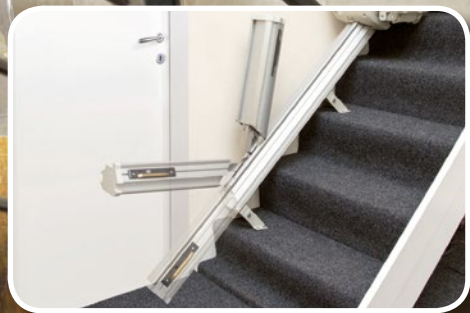

STRAIGHT & SIMPLE

The Platinum Horizon straight stairlift is designed for ease-of-use and fast, hassle-free installation.

A Horizon stairlift makes difficult stairs accessible again and grants you the freedom of your house once more.

The compact design and floor-mounted straight rail ensure the Horizon takes up as little space as possible and does not impact upon your home's decor.

With two different models to choose from, the Platinum Horizon is suitable for all, no matter your shape or size.

For straight staircases, there is no better option than the Platinum Horizon. Ask your local stairlift dealer for a demonstration today.

Optional Powered Hinge