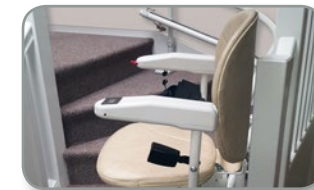

ERGO SPACE

The compact ERGO Space seat is designed for Platinum Curve stairlifts which are required to be installed on narrow staircases, where space is at a premium.

The ERGO Space seat wraps around the user's body, positioning the back 60mm closer to the wall than on the regular ERGO seat. In addition, the Space backrest is shorter than the standard ERGO seat, eliminating any clash with the user's shoulder blades.