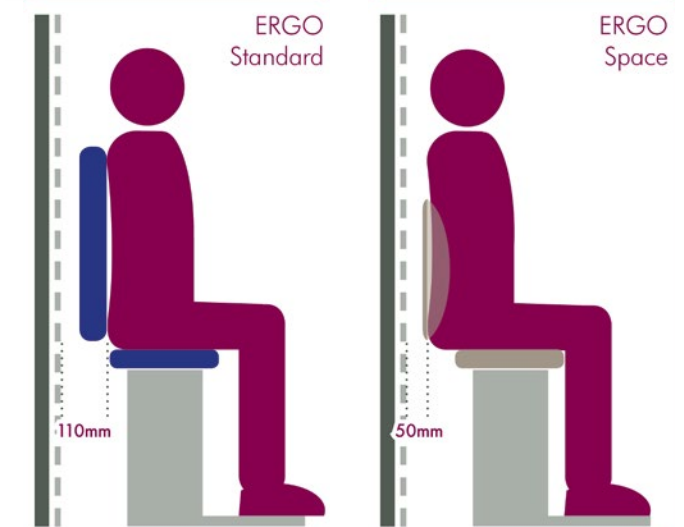

Digital Arm Display
Easy to read, real-time diagnostics.

Retractable Safety Belt
Additional safety when lift is in operation.

ERGO Seat Pad
Short or tall, ERGO fits all.

Adjustable Seat Back
Allows for horizontal adjustment of the seat back. Combined with the multi-position seat pad, the ERGO offers multiple configuration options.

ERGO SPACE

The compact ERGO Space seat is designed for Platinum Curve stairlifts which are required to be installed on narrow staircases, where space is at a premium.

The ERGO Space seat wraps around the user's body, positioning the back 60mm closer to the wall than on the regular ERGO seat. In addition, the Space backrest is shorter than the standard ERGO seat, eliminating any clash with the user's shoulder blades.

ERGOPLUS PAD

In some situations, a user with short legs may find it difficult to flex the knee over the edge of the chair, resulting in the leg being unable to reach the footplate.

The specially designed ERGO Plus pad features a contoured edge, allowing the user's upper legs to angle down and their feet to rest on the footplate. Adopting this more natural and secure seating position can save 25mm. The Plus pad is available on the ERGO, ERGO HD and ERGO Space.

CURVE

FEATURES

- Fully adjustable ERGO chair as standard.
- Ultra thin, high strength, twin tube steel rail.
- Quiet and smooth ride quality.
- Ergonomically shaped joystick control.
- Can fit on staircases as narrow as 660mm.
- Tight internal bend on a 200 mm radius.
- Digital diagnostic display in arm.
- Remote controls.
- Retractable reel seat belt.
- Suitable for users up to 120 kg. (19st).