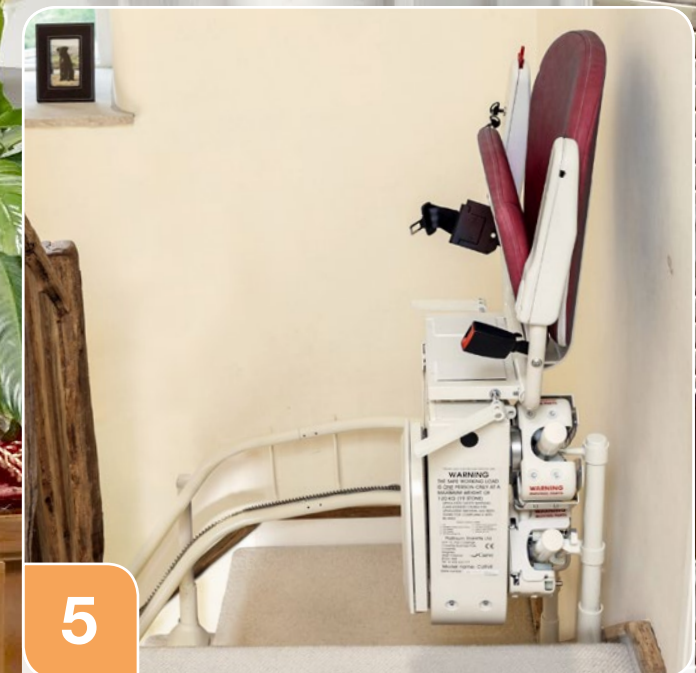

5

When not in use, your Curve stairlift can be folded and parked on the stairs, leaving clear access for other family members.